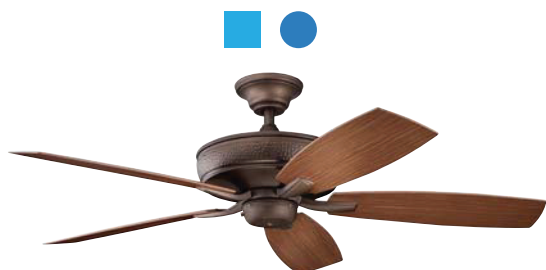

52" Monarch™ II Patio

AIR PERFORMANCE

Airflow Cubic Ft. Per Minute on High	Power Usage Watts on High (Excludes Lights)	Airflow Efficiency Cubic Ft. Per Minute Per Watt
5532	82	68